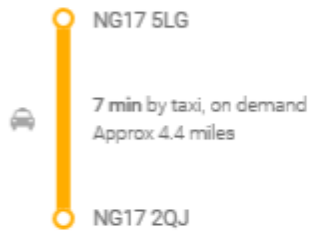

Taxi from NG17 5LG to NG17 2QJ

7 min One-Way from: £14.00 - £17.00

4.4 miles

Taxi Details

Taxi providers

Trent Cars Ltd

WEBSITE
trentcars.com

PHONE
[+44 115 950 5050](tel:+441159505050)

Fon-A-Car

PHONE
[+44 115 950 0500](tel:+441159500500)

← Bus, line 1 bus £6

50 min

includes 21 min transfer

- Sutton Junction, Rail Station £3 >
  30 The Threes ninety
  16 min - every 15 minutes
- Sutton in Ashfield, Bus £3 >
  1
  13 min - hourly - line 1
- Huthwaite, Springwood [33 Accommodations](#)