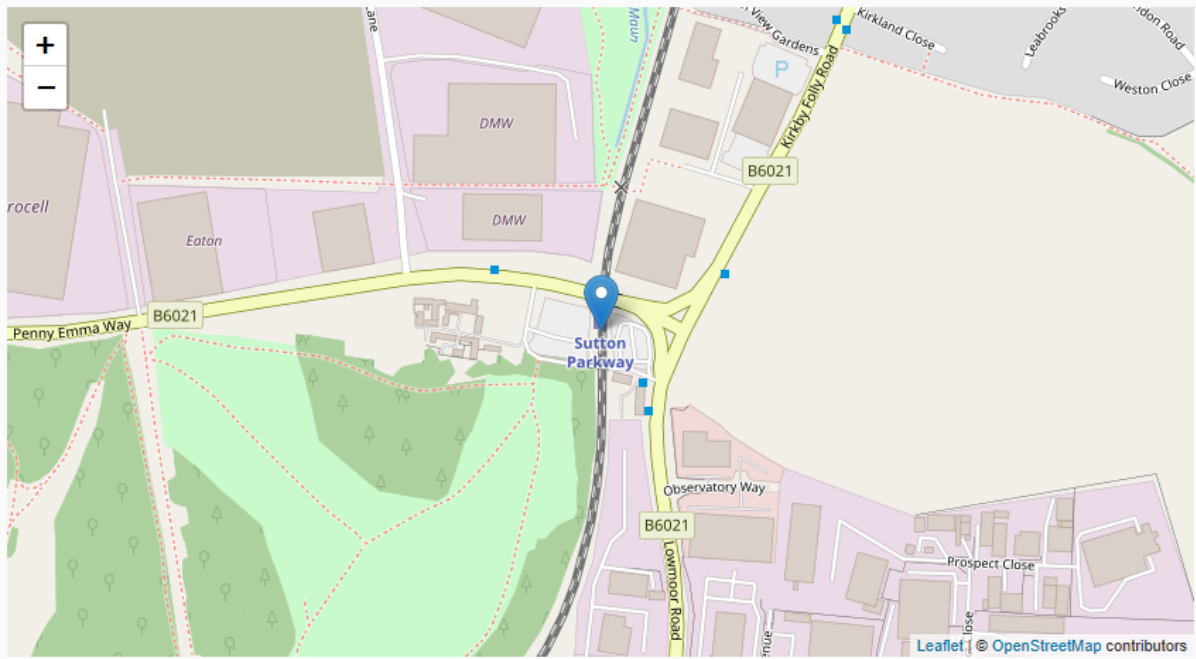

Options from Train Station - <https://www.stretchcheck.co.uk/postcode/ng172qj>