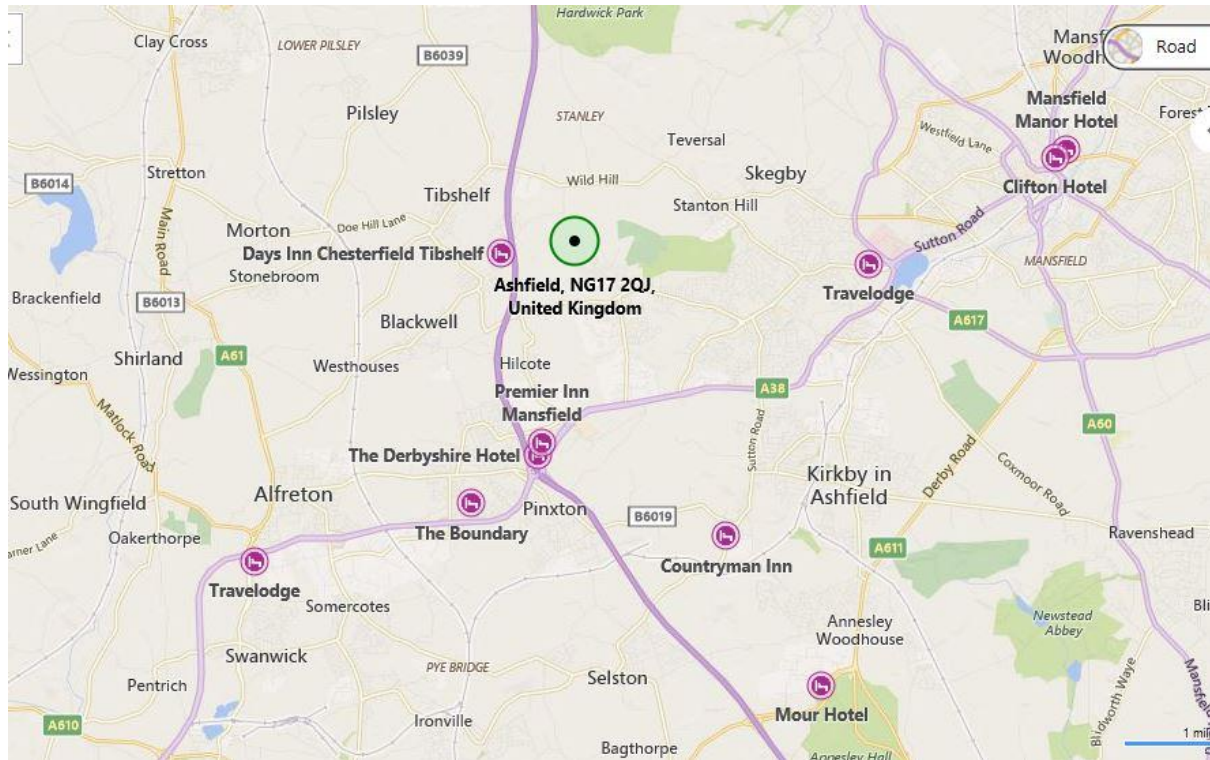

### **Ferries:**

Liverpool, 2 companies P&O and Seatruck run services between Dublin and Liverpool.  
Hull, Ferries between Rotterdam and Hull and Zeebrugge and Hull.

<http://goo.gl/XVdZ41>

City Space, St Marys Gate, Nottingham, NG1 1PF, United Kingdom.

<http://goo.gl/5BUVYO>

Number 4, 4 Churchgate, Retford, DN22 6PQ, United Kingdom.

<http://goo.gl/QzkqGj>

## Hotels:

[www.hotels.uk.com](http://www.hotels.uk.com)

This site gives the distance from Huthwaite centre to the listed hotels. Woodend Farm Complex is on Chesterfield Road, a mile or so out from Huthwaite centre and a few hundred yards/metres from a large pub which provides food.

A map which lists local hotels:

1	Days Inn Chesterfield Tibshelf Address: J28/J29 M1 Northbound, Newton DE55 5TZ Phone: 01773 876600 Website: wyndhamhotels.com Hotel class: 3-star hotel	2	Travelodge Address: Mansfield Road, Sutton In Ashfield, Mansfield NG17 4HG Phone: 0871 984 6140 Website: travelodge.co.uk
3	Premier Inn Mansfield Address: Carter Lane East, Alfreton DE55 2EY Phone: 0871 527 8758 Website: premierinn.com	4	The Derbyshire Hotel Address: Carter Lane East, South Normanton DE55 2EH Phone: 01773 812000 Website: thederbyshire-hotel.com Hotel class: 4-star hotel
5	Travelodge Address: Old Swanwick, Colliery Road, Alfreton DE55 1HJ Phone: 0871 984 6119 Website: travelodge.co.uk	6	The Boundary Address: Lea Vale Broadmeadows, Alfreton DE55 3NA Phone: 01773 582840 Website: marstonsinns.co.uk Hotel class: 4-star hotel
7	Countryman Inn Address: Park Ln., Kirkby-In-Ashfield NG17 9LE Phone: 01623 752314	8	Clifton Hotel Address: 9-11 Terrace Road, Mansfield NG18 2BP